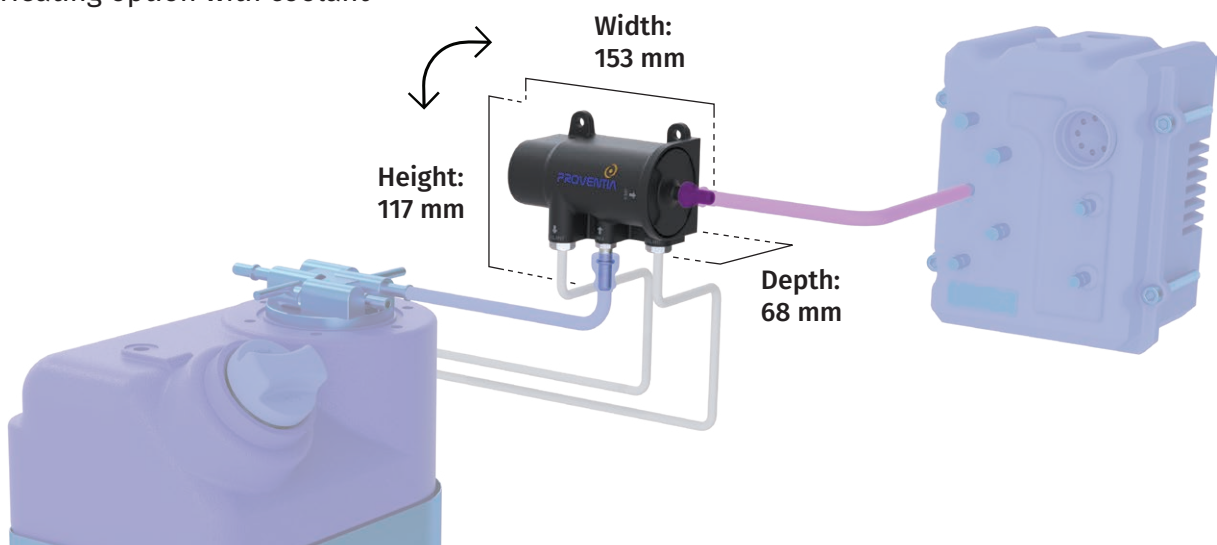

Features

- No need for an impractical tank filter
- Compact design, fits in the smallest spaces
- One size fits all heavy off-road equipment and on-road vehicles
- Efficient removal of impurities down to the size of 40 micron particles
- Freeze protection
- Heating option with coolant

Easy integration

- Simple to mount
- Installation options both vertically and horizontally
- SAE J2044 3/8" AdBlue line fittings
- Simple replacement filter cartridge change

Get in touch and order now!

- Proventia PureBlue AdBlue filter product (code: 6458)
- Proventia replacement filter cartridge (code: 6619)